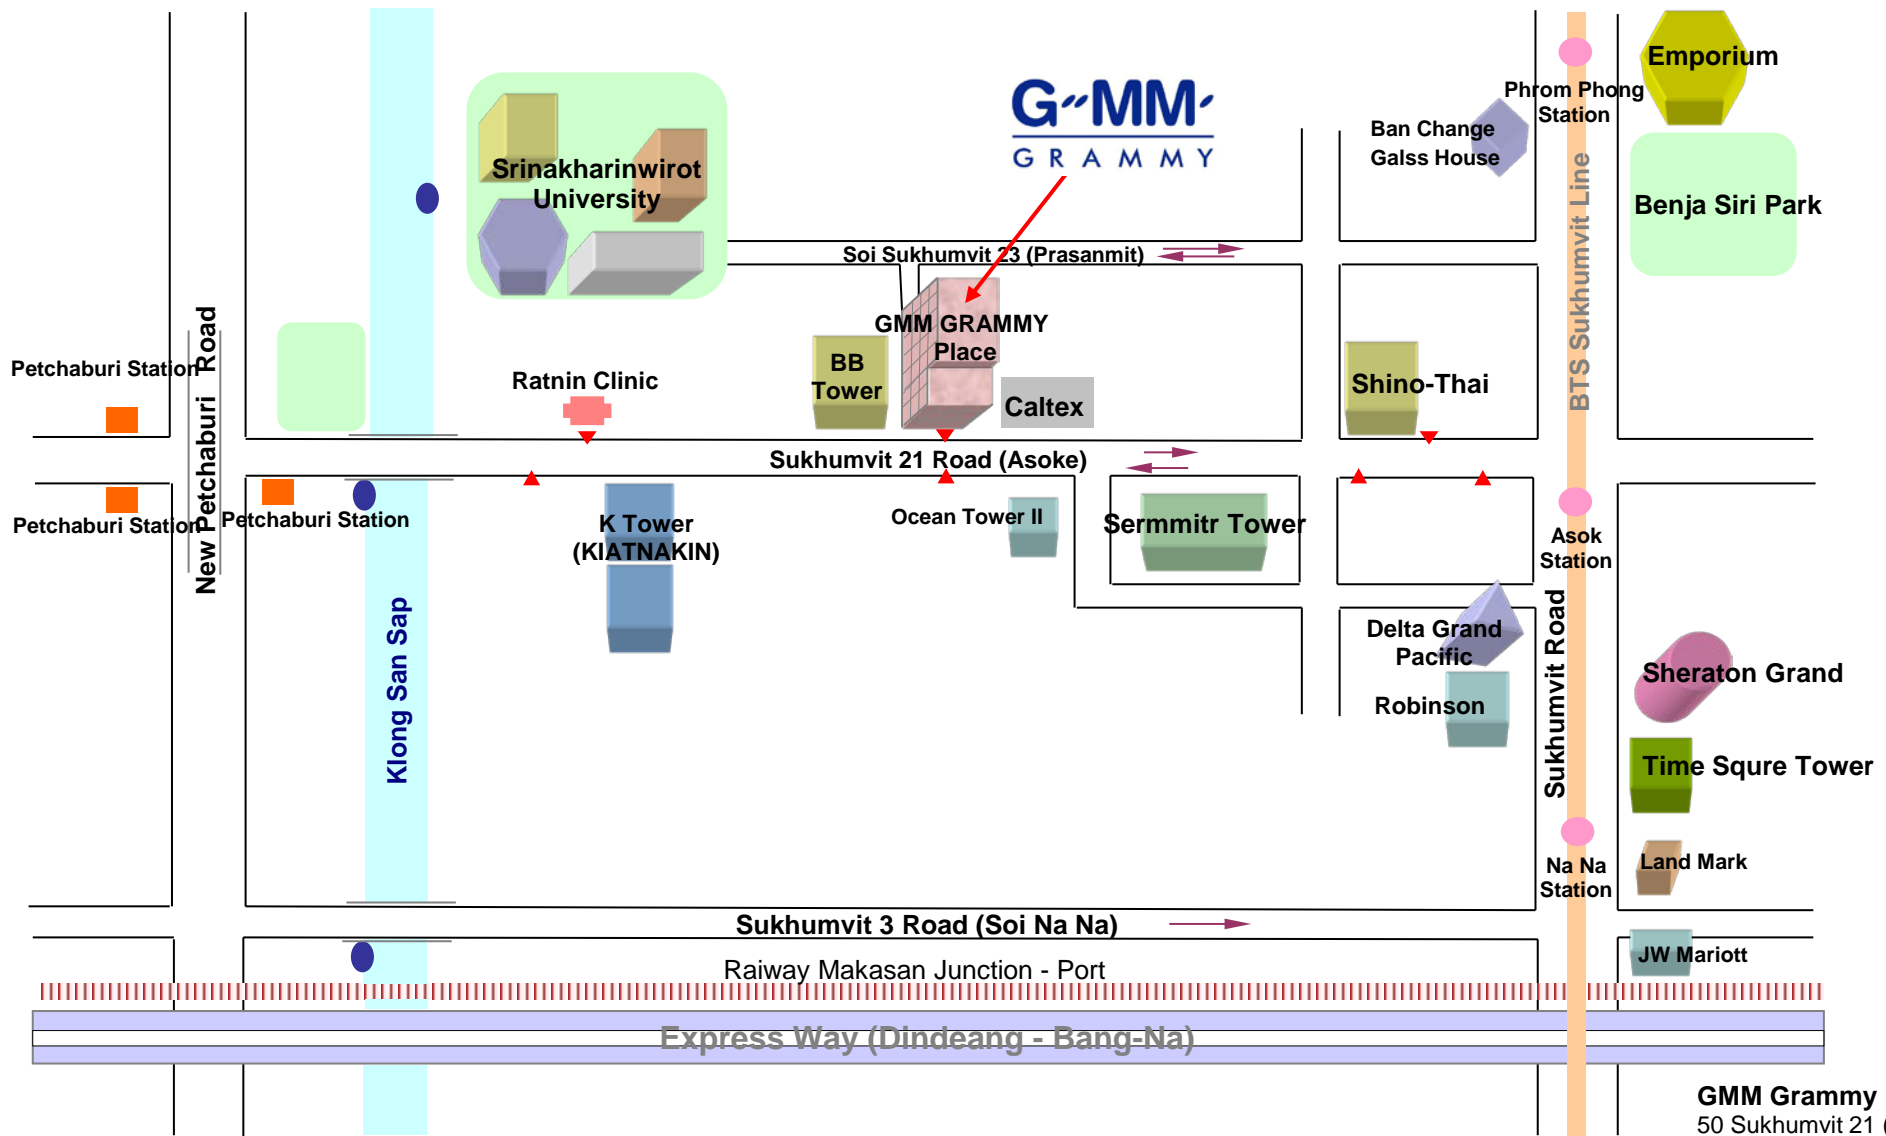

# GMM Grammy Place MAP

- ▲ Bus Stop
- Pier
- MRT Station
- BTS Station
- One way road
- ↔ Two way road
- ||||| Railway

**GMM Grammy Place**  
 50 Sukhumvit 21 (Asoke),  
 Klongtoeina, Wattana,  
 Bangkok 10110  
 Tel. 662 669-9000