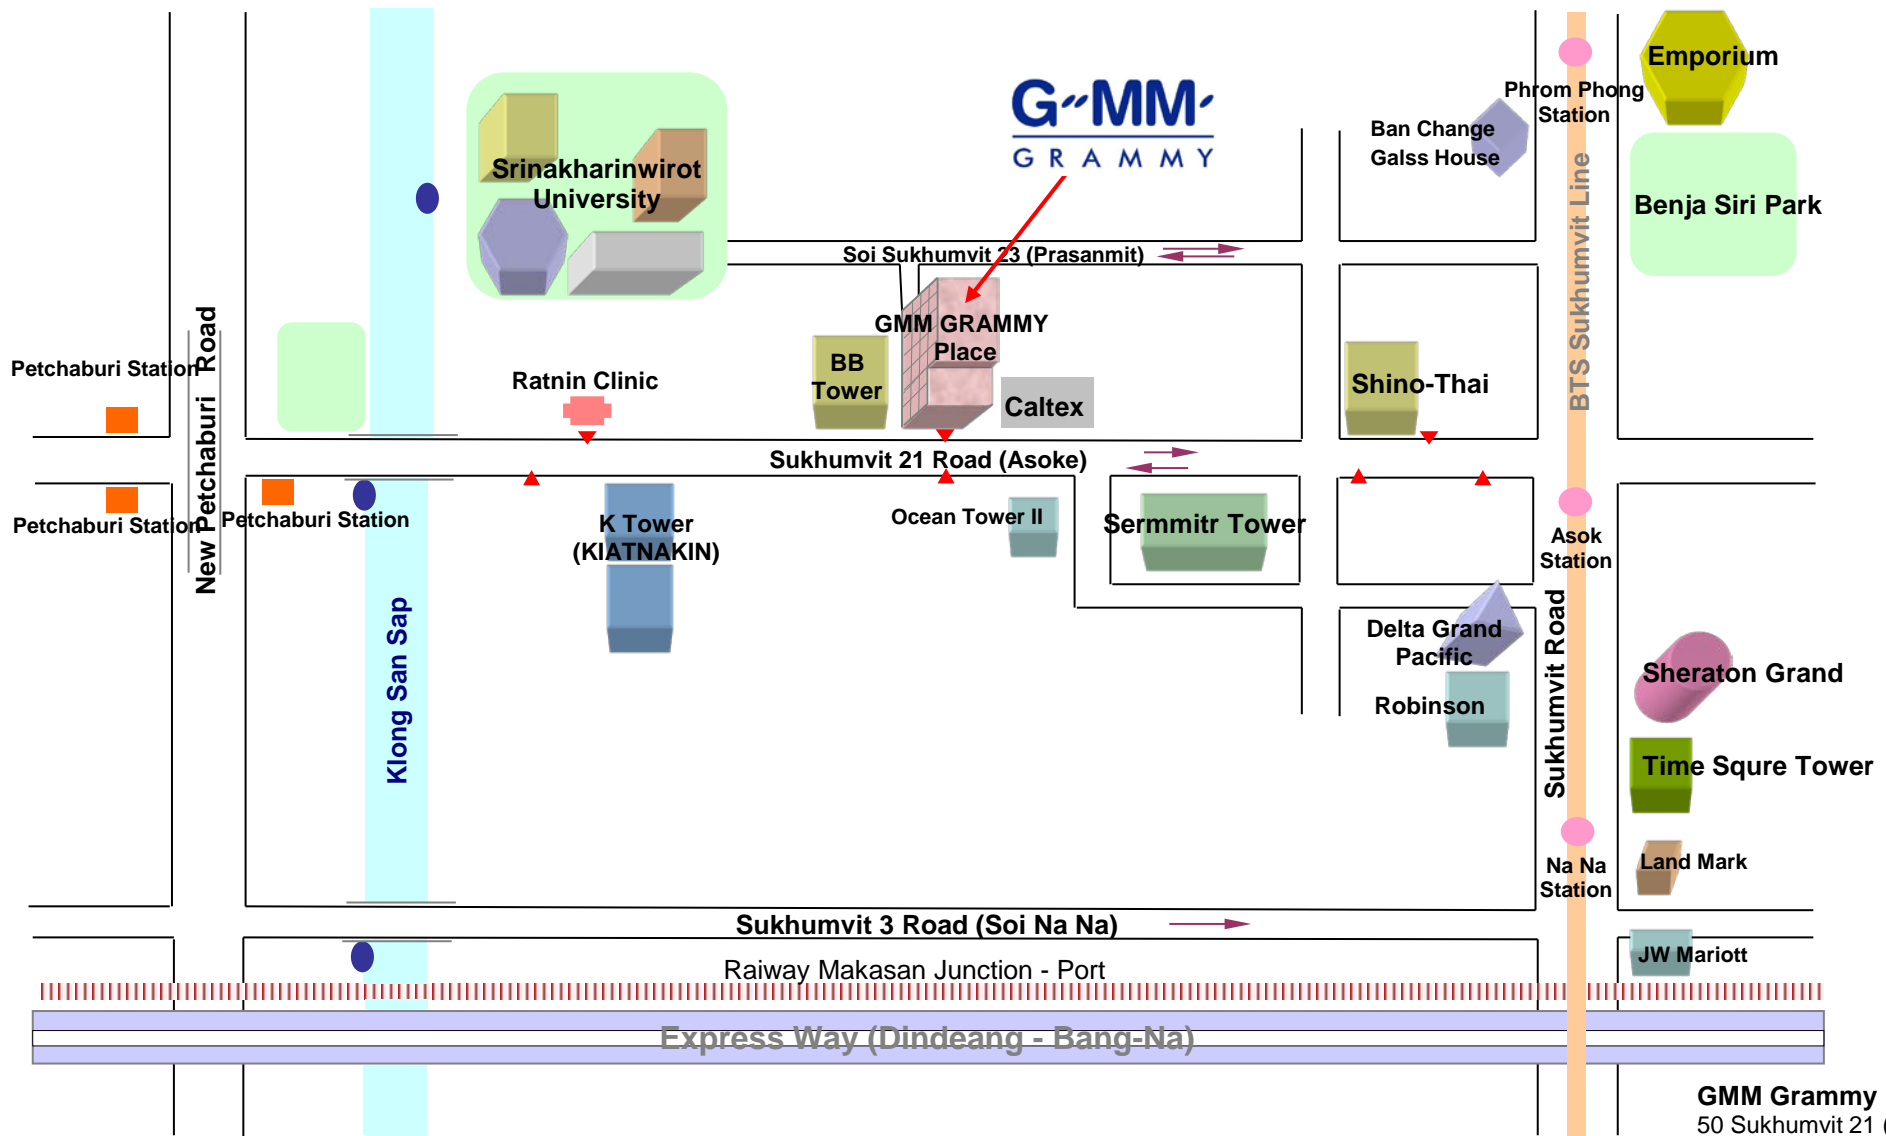

# GMM Grammy Place MAP

- ▼ Bus Stop
- Pier
- MRT Station
- BTS Station
- One way road
- ↔ Two way road
- ||||| Railway

**GMM Grammy Place**  
 50 Sukhumvit 21 (Asoke),  
 Klongtoeina, Wattana,  
 Bangkok 10110  
 Tel. 662 669-9000