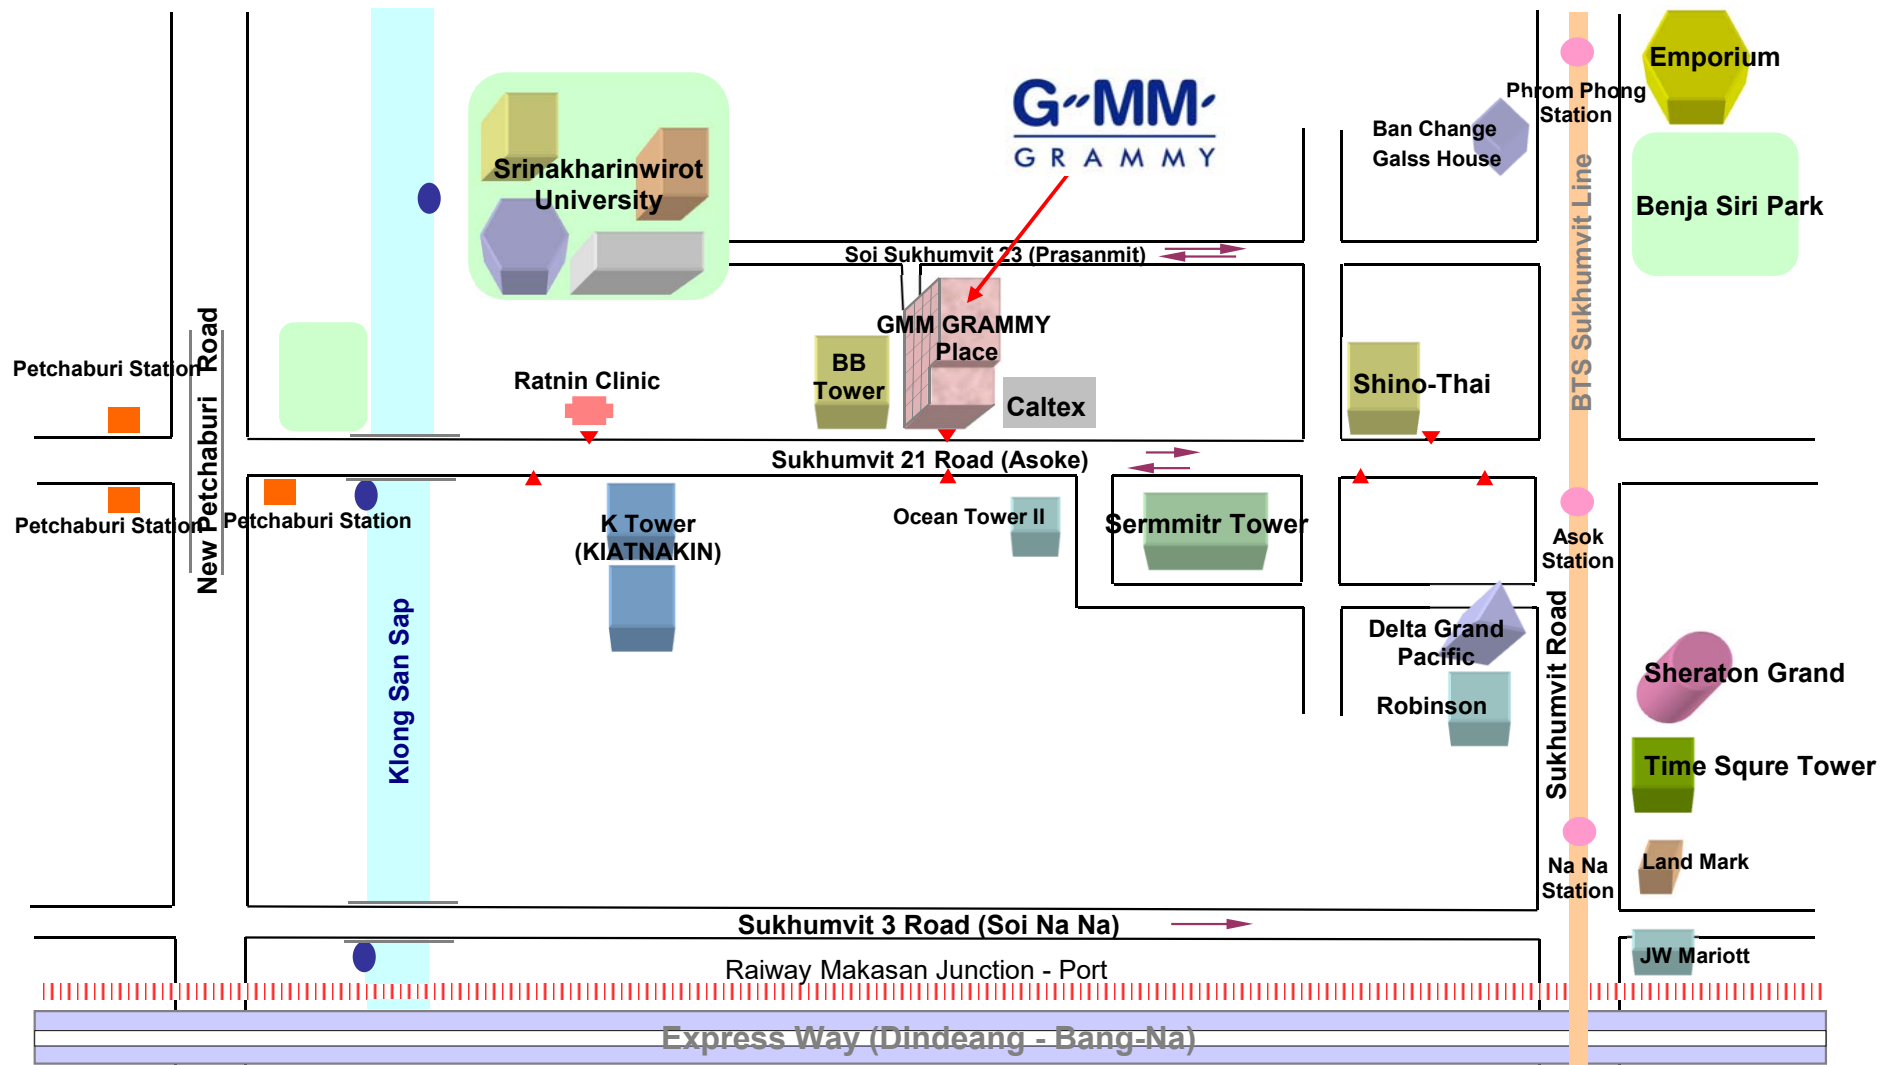

GMM Grammy Place MAP

- ▲ Bus Stop
- Pier
- MRT Station
- BTS Station
- One way road
- ↔ Two way road
- ||||| Railway

GMM Grammy Place
 50 Sukhumvit 21 (Asoke),
 Klongtoeina, Wattana,
 Bangkok 10110
 Tel. 662 669-9000