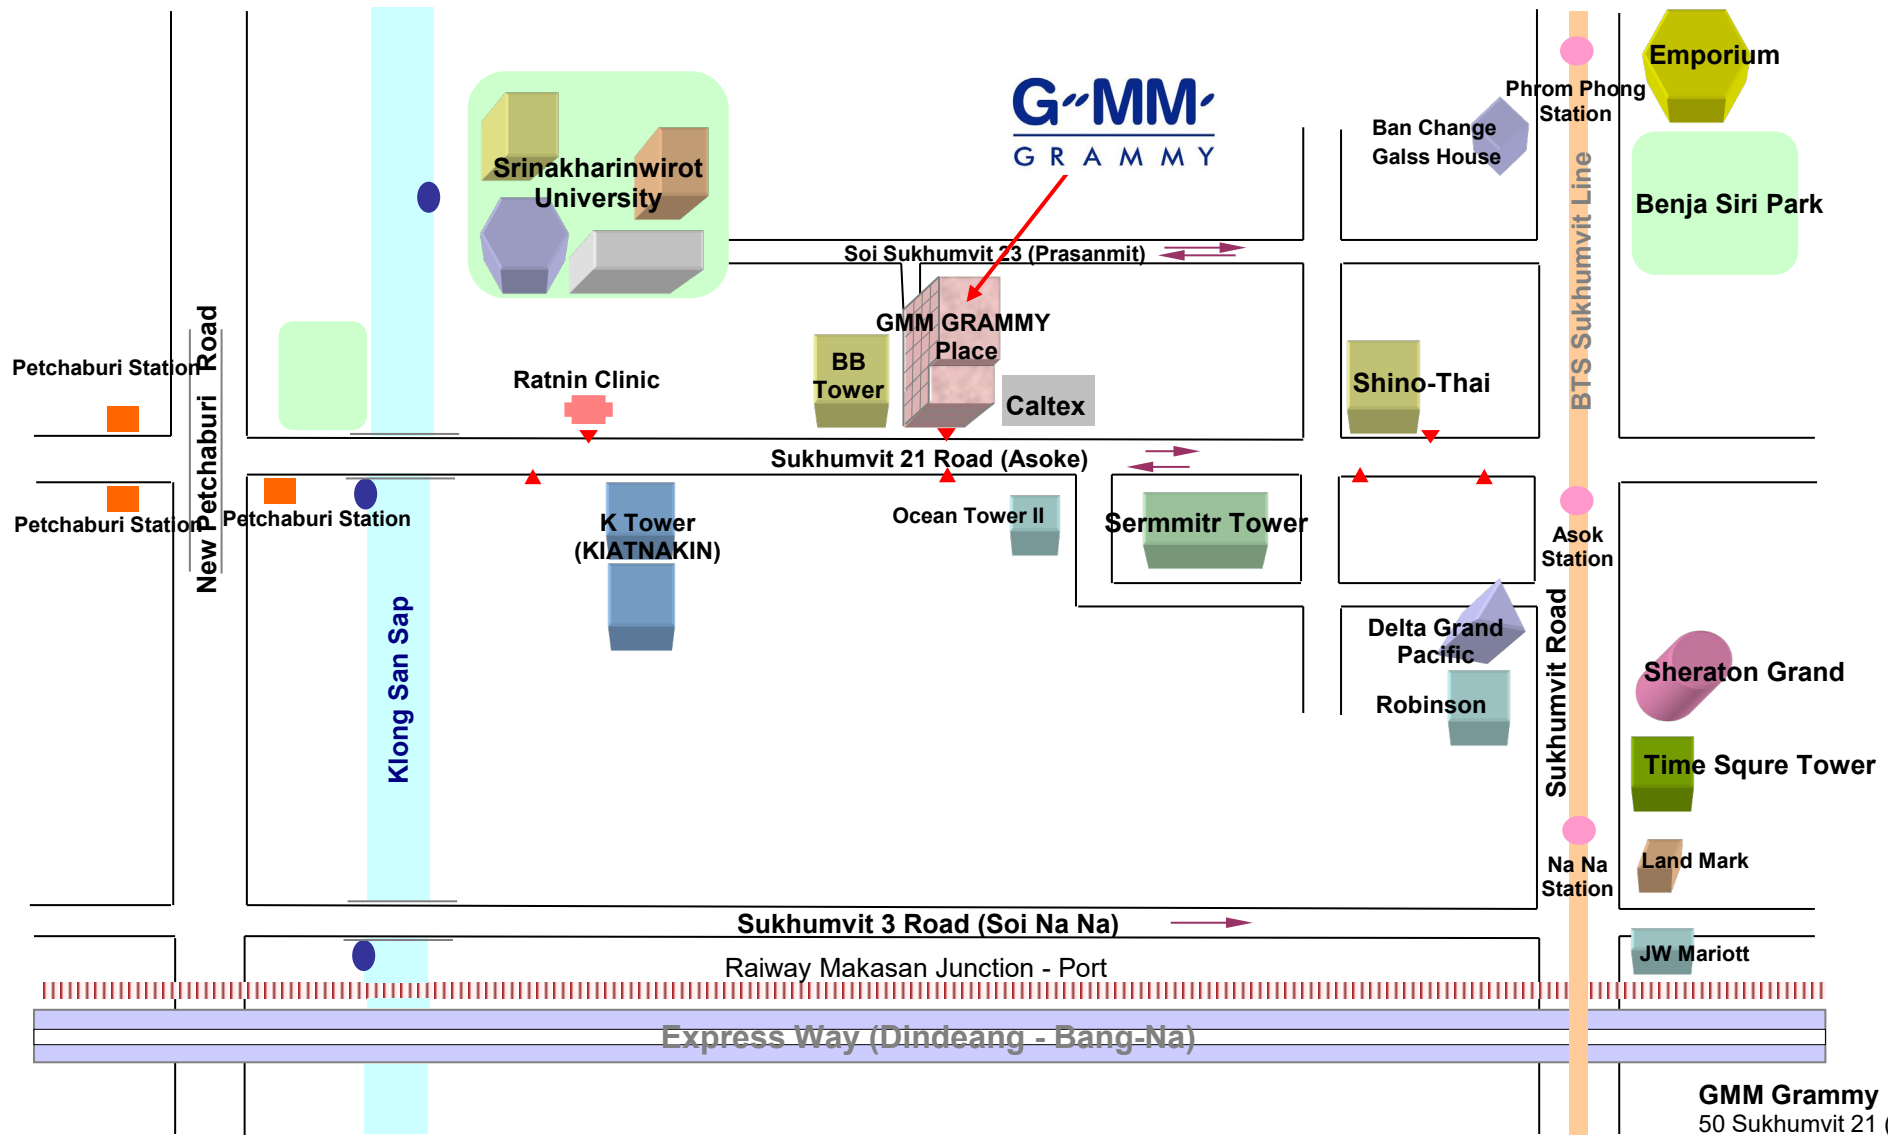

GMM Grammy Place MAP

- ▲ Bus Stop
- Pier
- MRT Station
- BTS Station
- One way road
- ↔ Two way road
- ||||| Railway

GMM Grammy Place
 50 Sukhumvit 21 (Asoke),
 Klongtoeina, Wattana,
 Bangkok 10110
 Tel. 662 669-9000