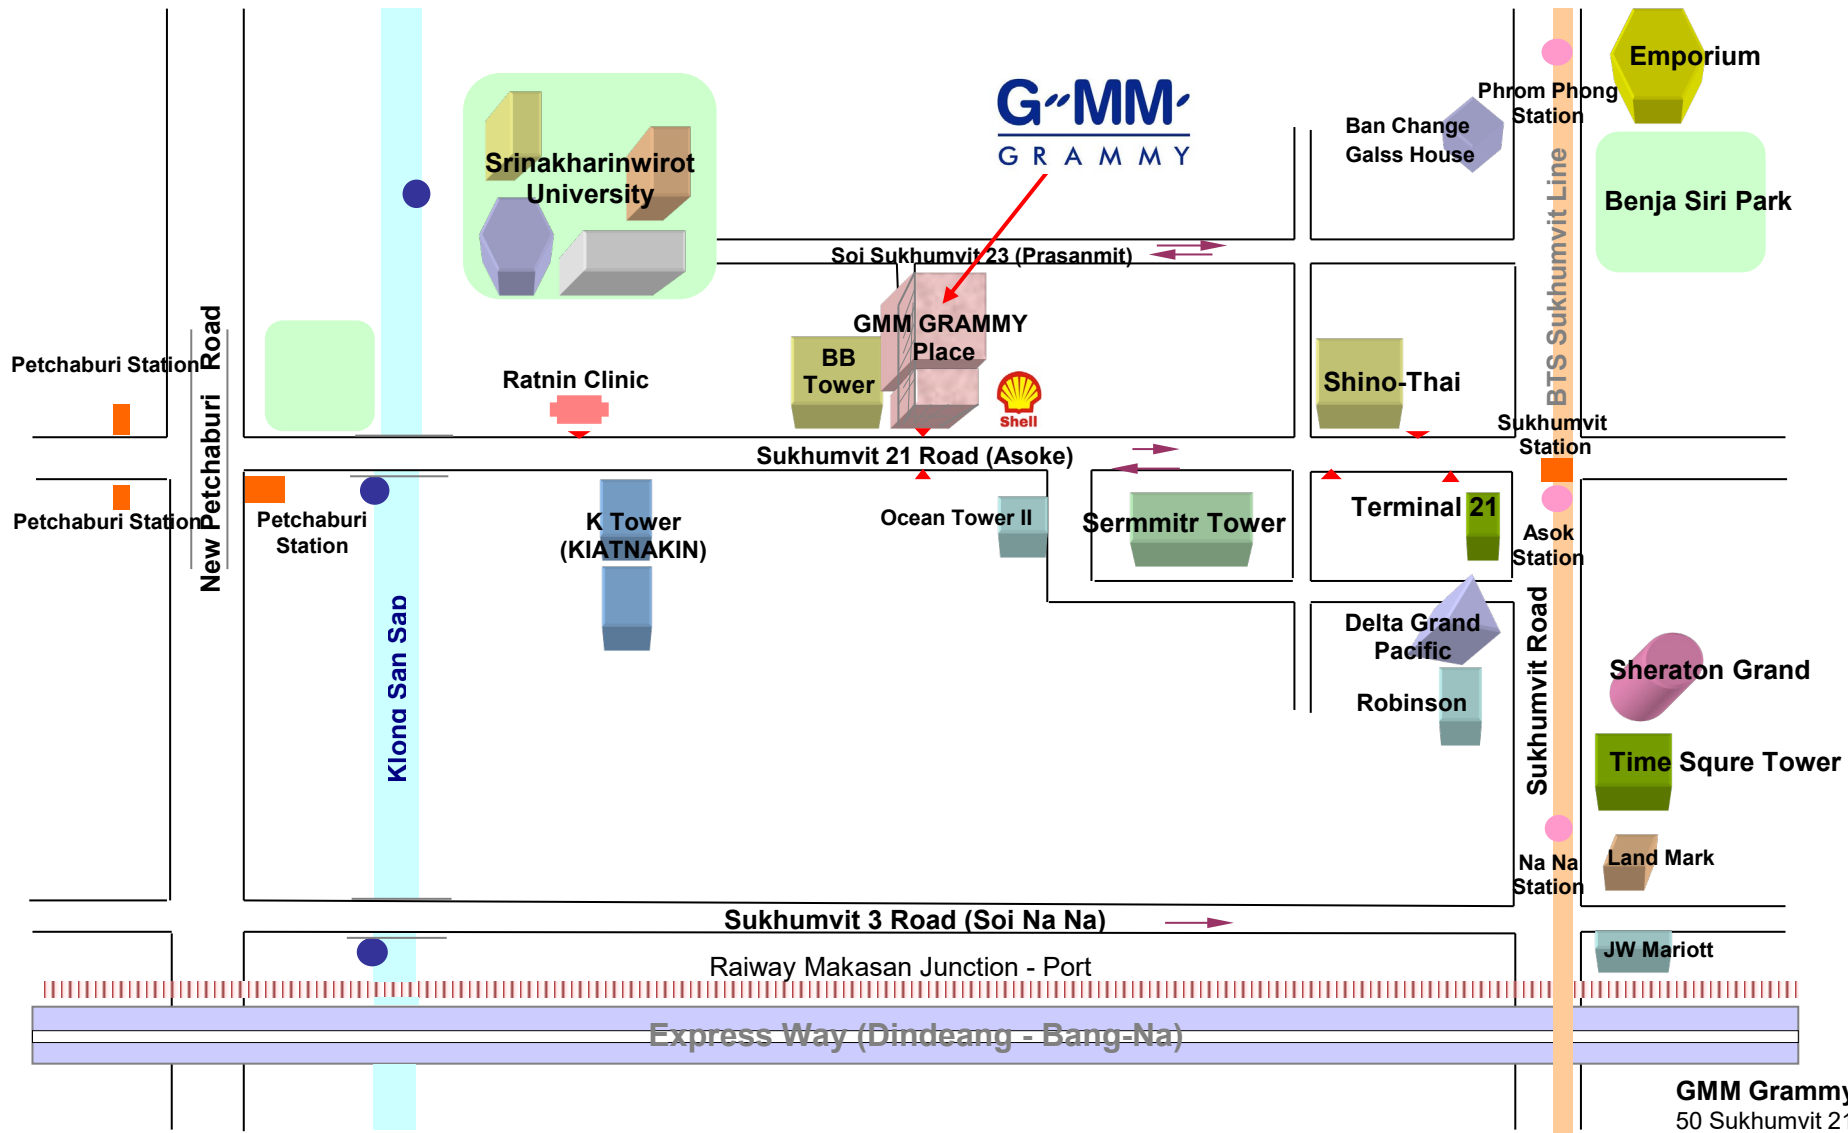

GMM Grammy Place MAP

▲▼ Bus Stop
 | Pier
 | MRT Station
 ● BTS Station
 → One way road
 ↔ Two way road
 Railway

GMM Grammy Place
 50 Sukhumvit 21 (Asoke),
 Klongtoeinea, Wattana,
 Bangkok 10110
 Tel. 662 669-9000